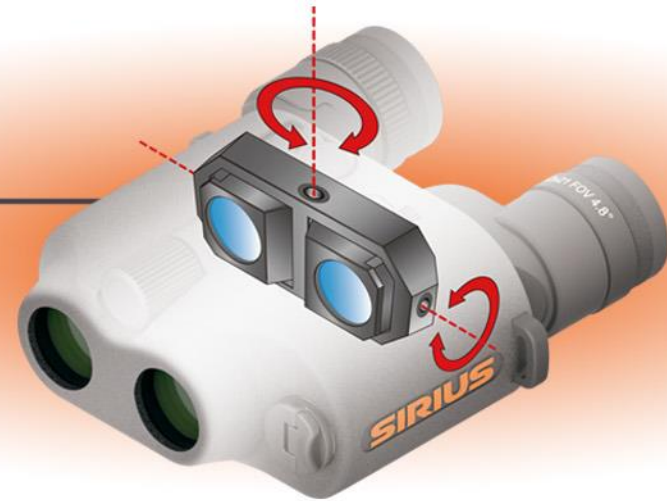

SIRIUS[®]

Stabilized Binoculars

SIRIUS®
TWELVE **12**

SITEX®
MARINE ELECTRONICS

- Fully Waterproof IPX7, 12x magnification with stabilization

SIRIUS®

Built-in gyro sensor

Vibration detected by a 6-axis gyro sensor,
By the voice coil motor through the gimbal mechanism,
Controls two axes: horizontal and vertical.

SIRIUS®

■ **Ideal for dome concerts and sports games at 12x**

SIRIUS 12 features a unique 6-axis gyro sensor designed to compensate for camera shake. This enables precise viewing in shaky environments, making it ideal for observing performers from stadium stands, enjoying sports games, or birdwatching from a distance. The anti-vibration function is easily activated by toggling the ON/OFF lever located on the top of the main unit.

OFF ON

OFF ON

SIRIUS 12 Features

■ IPX7 Waterproof Performance

The main unit is fully waterproof with an IPX7 rating, suitable for both indoor and outdoor use. It can withstand rain at festivals or stadium gigs without any issues.

Strap

Premium Case

Optional Neoprene Glare Shield

SIRIUS 12 Specification

■ Magnification	12X	■ Waterproof performance	IPX7 (completely waterproof)
■ Objective lens effective diameter	21mm	■ Battery life	approx. 12 hours (sensor driven)
■ Field of view(FOV)	4.8	■ Auto-off function	Automatic power-off after 30 minutes of inactivity
■ Apparent field of view	57.6°	■ Power source	One AA battery
■ Eyepiece diameter	1.8mm	■ Tripod screw hole	(for hands-free use)
■ Eye relief	11mm	■ Size	119 x 131 x 52 mm
■ Minimum focusing distance	2.7m	■ Weight (excluding batteries)	438g
		■ Country of origin	Japan