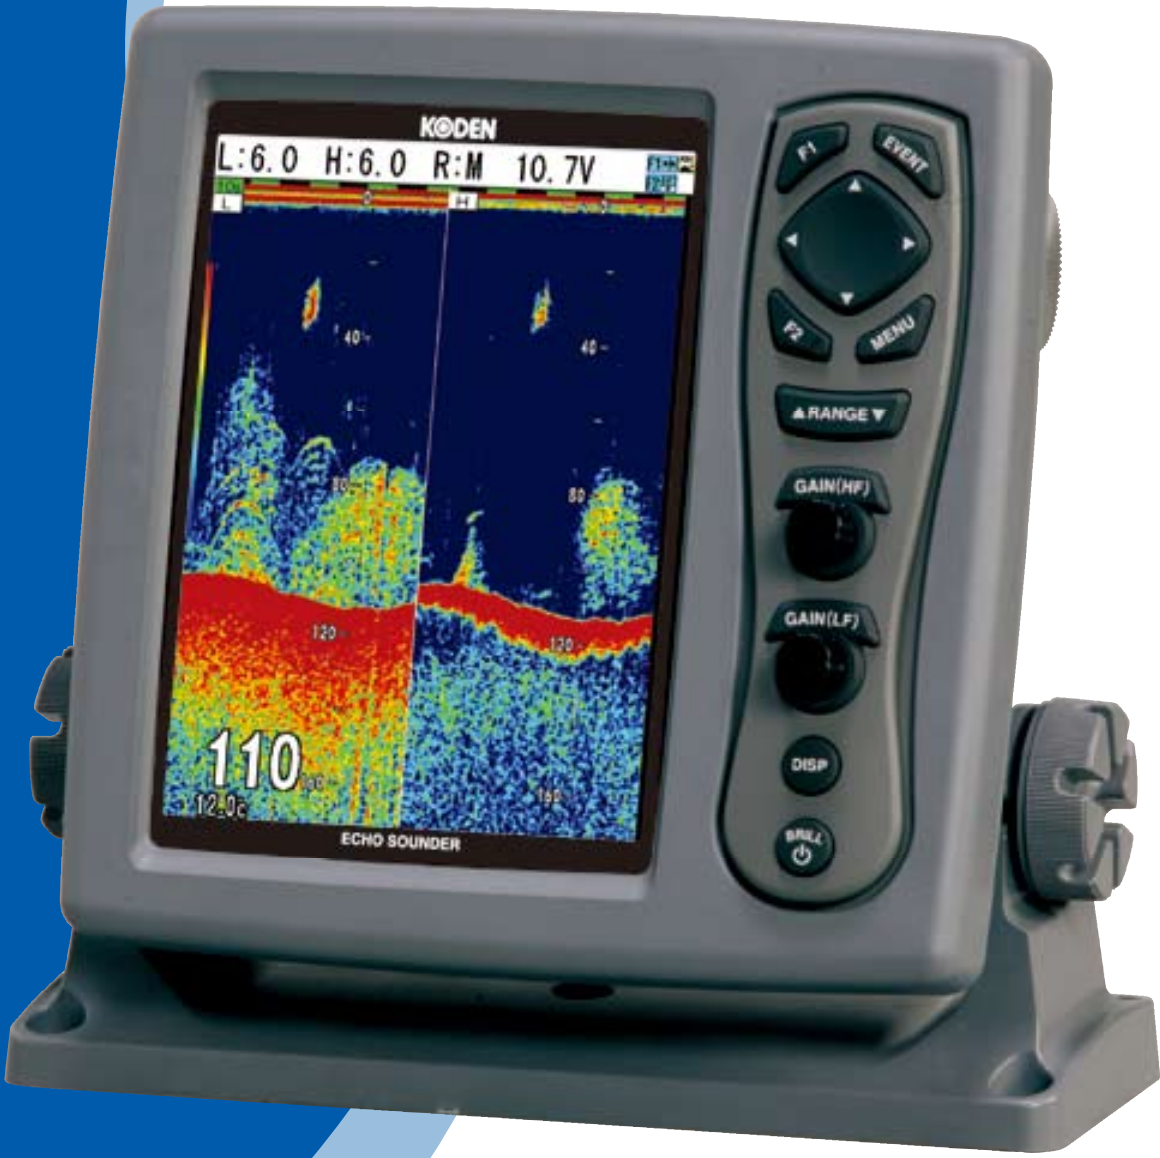

DIGITAL

8.4-inch Color LCD
Echo Sounder

KODEN

CVS-128

600W / 1kW • 50/200kHz

Digital Brings Big Catch

FEATURES

Digital

- ▶ The Koden Digital Filtering (KDF™) feature eliminates clutter by filtering out the noise to provide a clearer more detailed image that enhances fish targets in shallow and deep depths
- ▶ More sophisticated digital filter makes it easier to differentiate between baitfish, larger fish, schools of fish and the sea floor.

Easy Operation

- ▶ Simply arranged keypad, knob and comprehensive on-screen menus give easy access to all system functions.

Store Image

- ▶ Stores up to 10 screen images in built-in memory for recall later by "one-touch".
- ▶ Great for recalling a potential hot spot for review later.

Sunlight Viewable

- ▶ Brilliant 8.4" color LCD display with 8, 16 or 64 color levels and an anti-reflective coating for excellent readability in direct sunlight.

EQUIPMENT LIST

Standard equipment	Display unit with hard cover, Mounting bracket	1 set
	DC power cable, Installation material, Spare parts, Accessories and Operation manual, Quick reference	1 set
Essential option	Transducer	
Options	Temp. & speed sensor, Connection cables for external devices, Inner-hull kit, Power rectifier, AC Power cable	