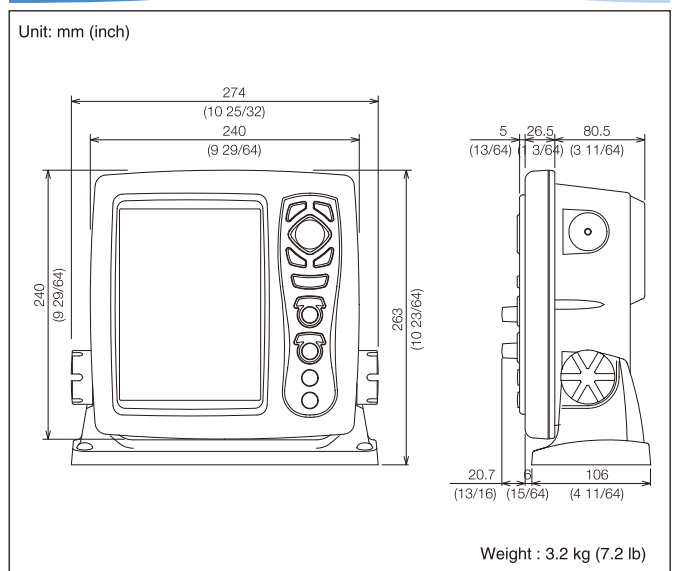

DIMENSIONS AND WEIGHT

• Design and specifications are subject to change without notice.

KODEN Koden Electronics Co., Ltd.

Tamagawa Office:
2-13-24 Tamagawa, Ota-ku, Tokyo, 146-0095 Japan
Tel: +81-3-3756-6501 Fax: +81-3-3756-6509
Uenohara Office:
5278 Uenohara, Uenohara-shi, Yamanashi, 409-0112 Japan
Tel: +81-554-20-5860 Fax: +81-554-20-5875

overseas@koden-electronics.co.jp

www.koden-electronics.co.jp

Safety precaution

To ensure proper and safe use of the equipment, please carefully read and follow the instructions in the Operation Manual.

For details, please contact: